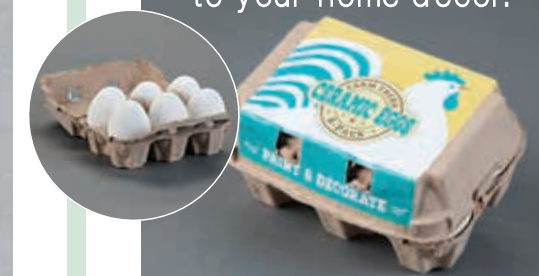

Decorated with True Matte Pastels™

35055 Cracked Egg Box
4.5" x 4.5" x 6" 6 per case

35054 Egg Box
6.25" x 4.15" x 4" 6 per case

35061 Small Garden Marker
3.35" x 6.15" x .25" 6 per case

35062 Medium Garden Marker
4.5" x 9" x .25" 6 per case

35057 Egg
1.25" x 1.25" x 2.45" 12 per case

Showcase your artwork by the half dozen and add a farm fresh look to your home décor.

35056 Egg 6 Carton Pack
4.5" x 4.5" x 6" 6 per case

35064 Pottery Dinner Plate
10.75" x 10.75" x 1.25" 6 per case